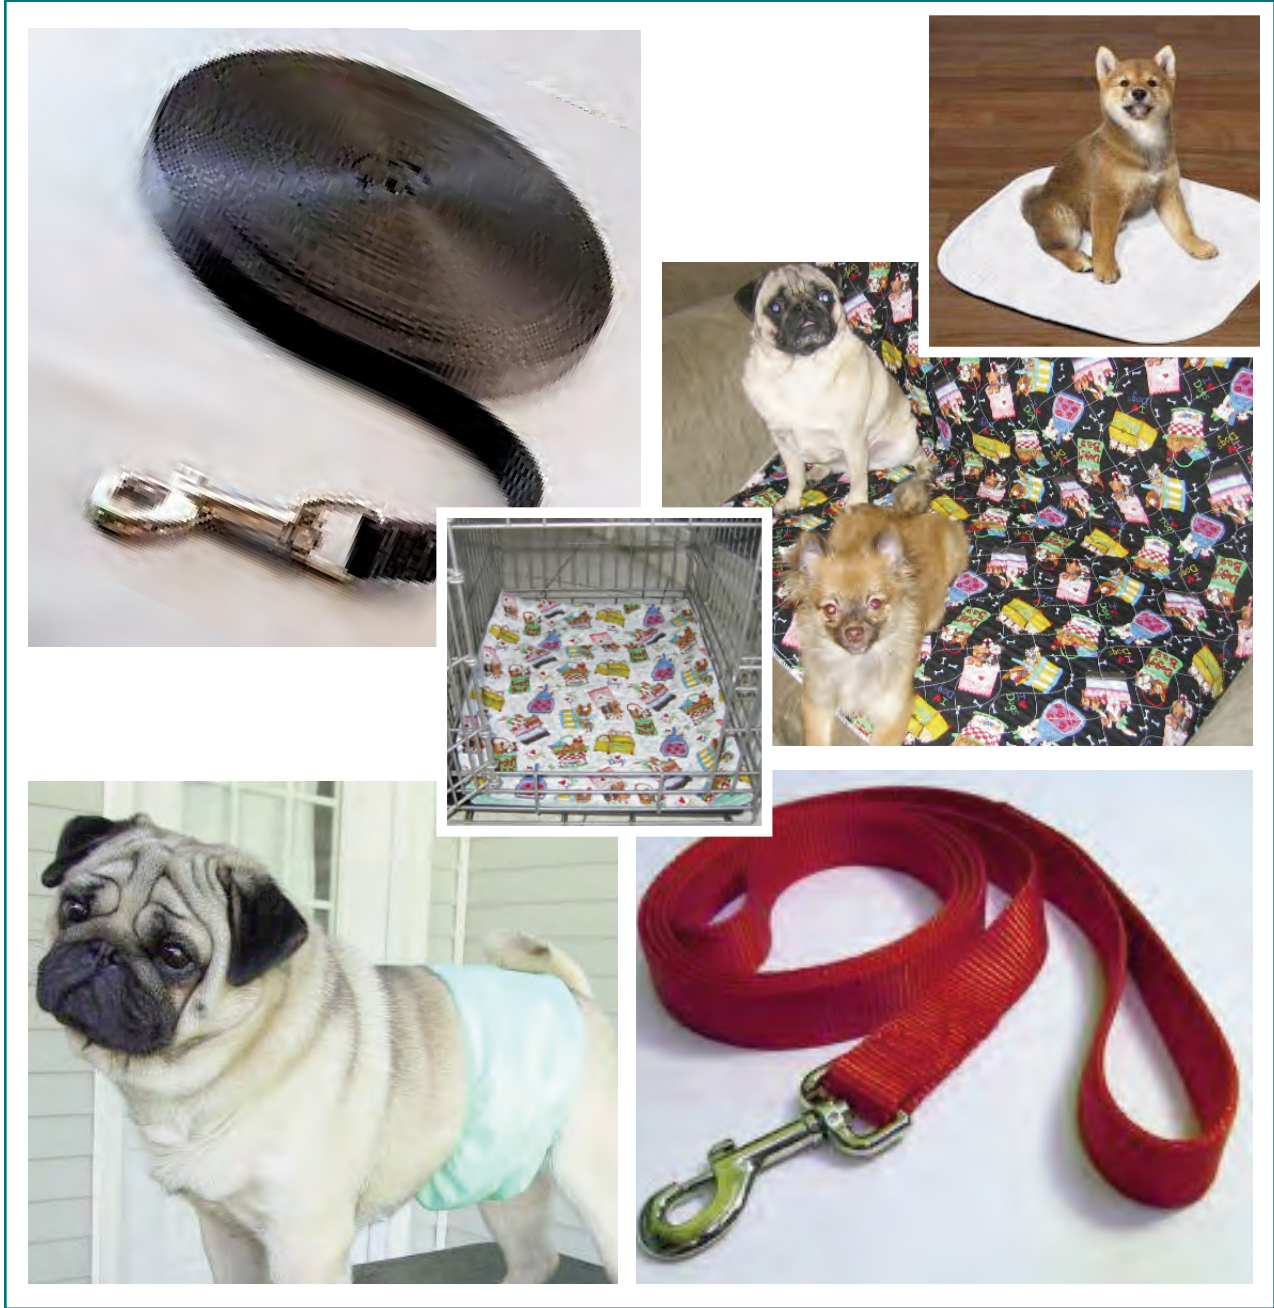

PET PRODUCTS

COMFORT CONCEPTS INC.

501 Broad Avenue • Ridgefield, NJ 07657
www.comfortconcepts.com

1-800-935-2241

Effective 1/16

Quilted Washable "PET PADS" Packaged for Retail or Sold in Bulk

Many practical uses:

For the Car, Crate, Cat Perch
Protect your Furniture or Floors

Protects Surfaces:

Couches and Chairs
Floors and Carpeting
Automobiles
Bedding and Crates

Protects Against:

Pet Hair and Sharp Claws
Wet or Dirty Paws
Puppy or Senior Dog Incontinence

To find correct size, measure dog around the mid section where belly band will sit with a string or soft tape measure.

Sizes Available:

10" XS
13" Small
17" Medium
21" Large

1" NYLON DOG LEASHES with heavy duty clasp